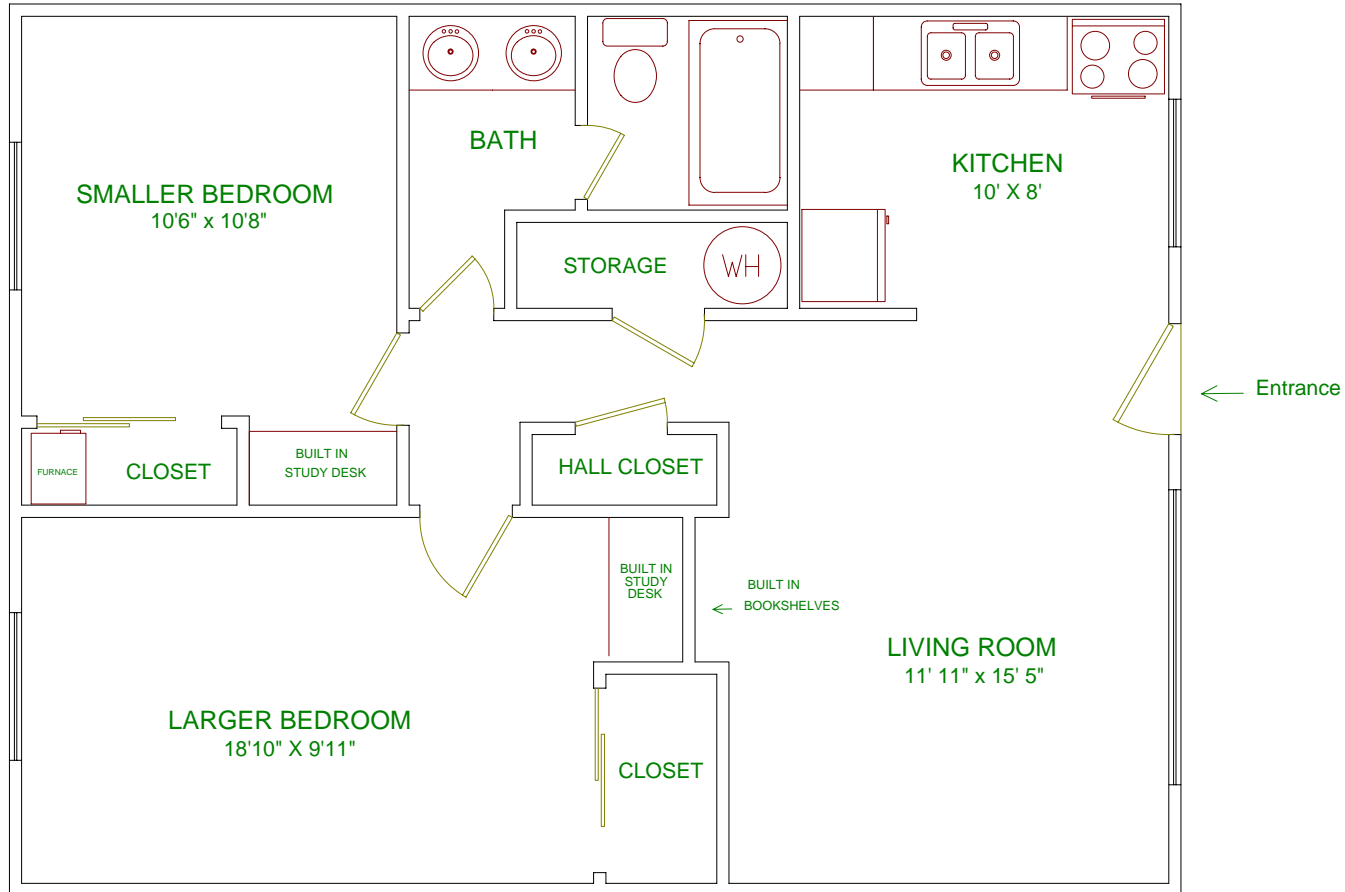

345 - 355 E. 20th Ave
Main Floor Layout
744 sq.ft.

all measurements are approximate